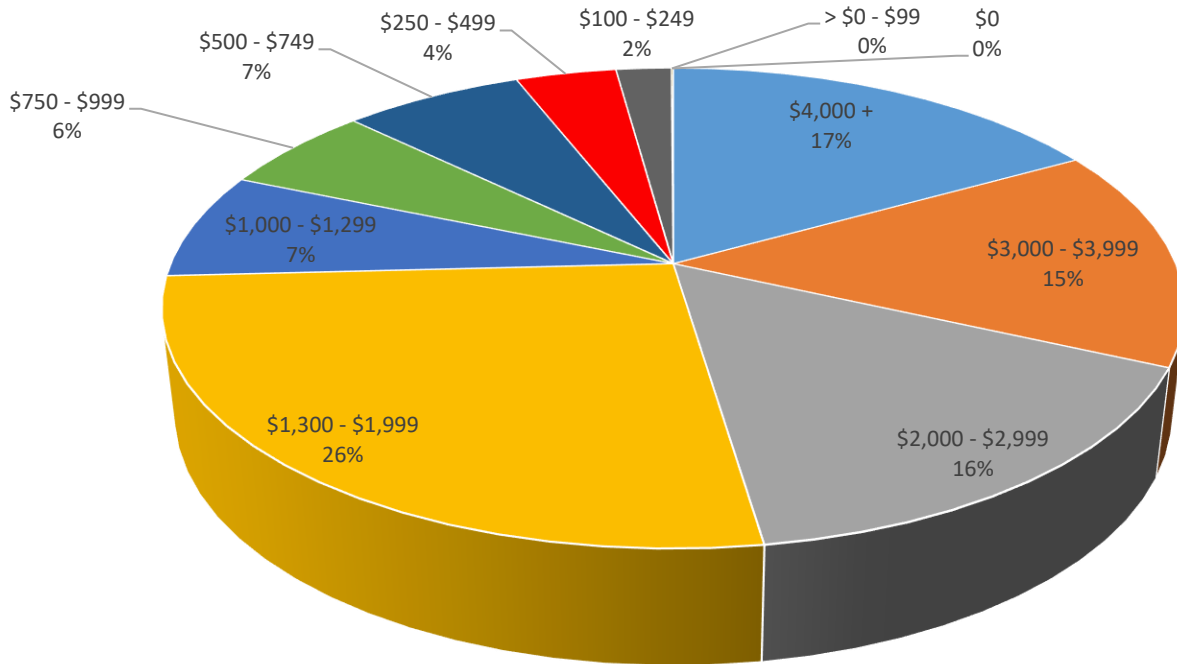

# FY20 PROJECTED MACHAZIT HASHEKEL AND NEDIV LEV BREAKDOWN

2018-19 MACHAZIT & NEDIV LEV BREAKDOWN - by AMOUNT

2018-19 MACHAZIT & NEDIV LEV BREAKDOWN - by HOUSEHOLD COUNT